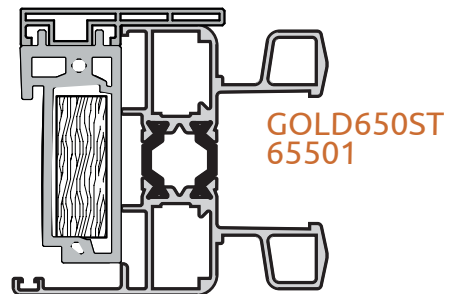

M A G O™

il sistema controtelaio  
migliore in Italia

The MAGO logo graphic consists of four colored squares arranged in a 2x2 grid: a light green square at the top-left, a dark green square at the top-right, a light yellow square at the bottom-left, and a dark yellow square at the bottom-right. The word "MAGO" is written in a large, black, sans-serif font, with a trademark symbol (™) to the upper right of the letter "O". Below the logo, the text "il sistema controtelaio migliore in Italia" is written in a smaller, black, sans-serif font.

BS 25 = BATTUTA

S152 = MODULO

ID1202 = RINFORZO INTERNO

BS 25 = BATTUTA

S157 = MODULO

ID1202 = RINFORZO INTERNO

BS 25 = BATTUTA

S168 = MODULO